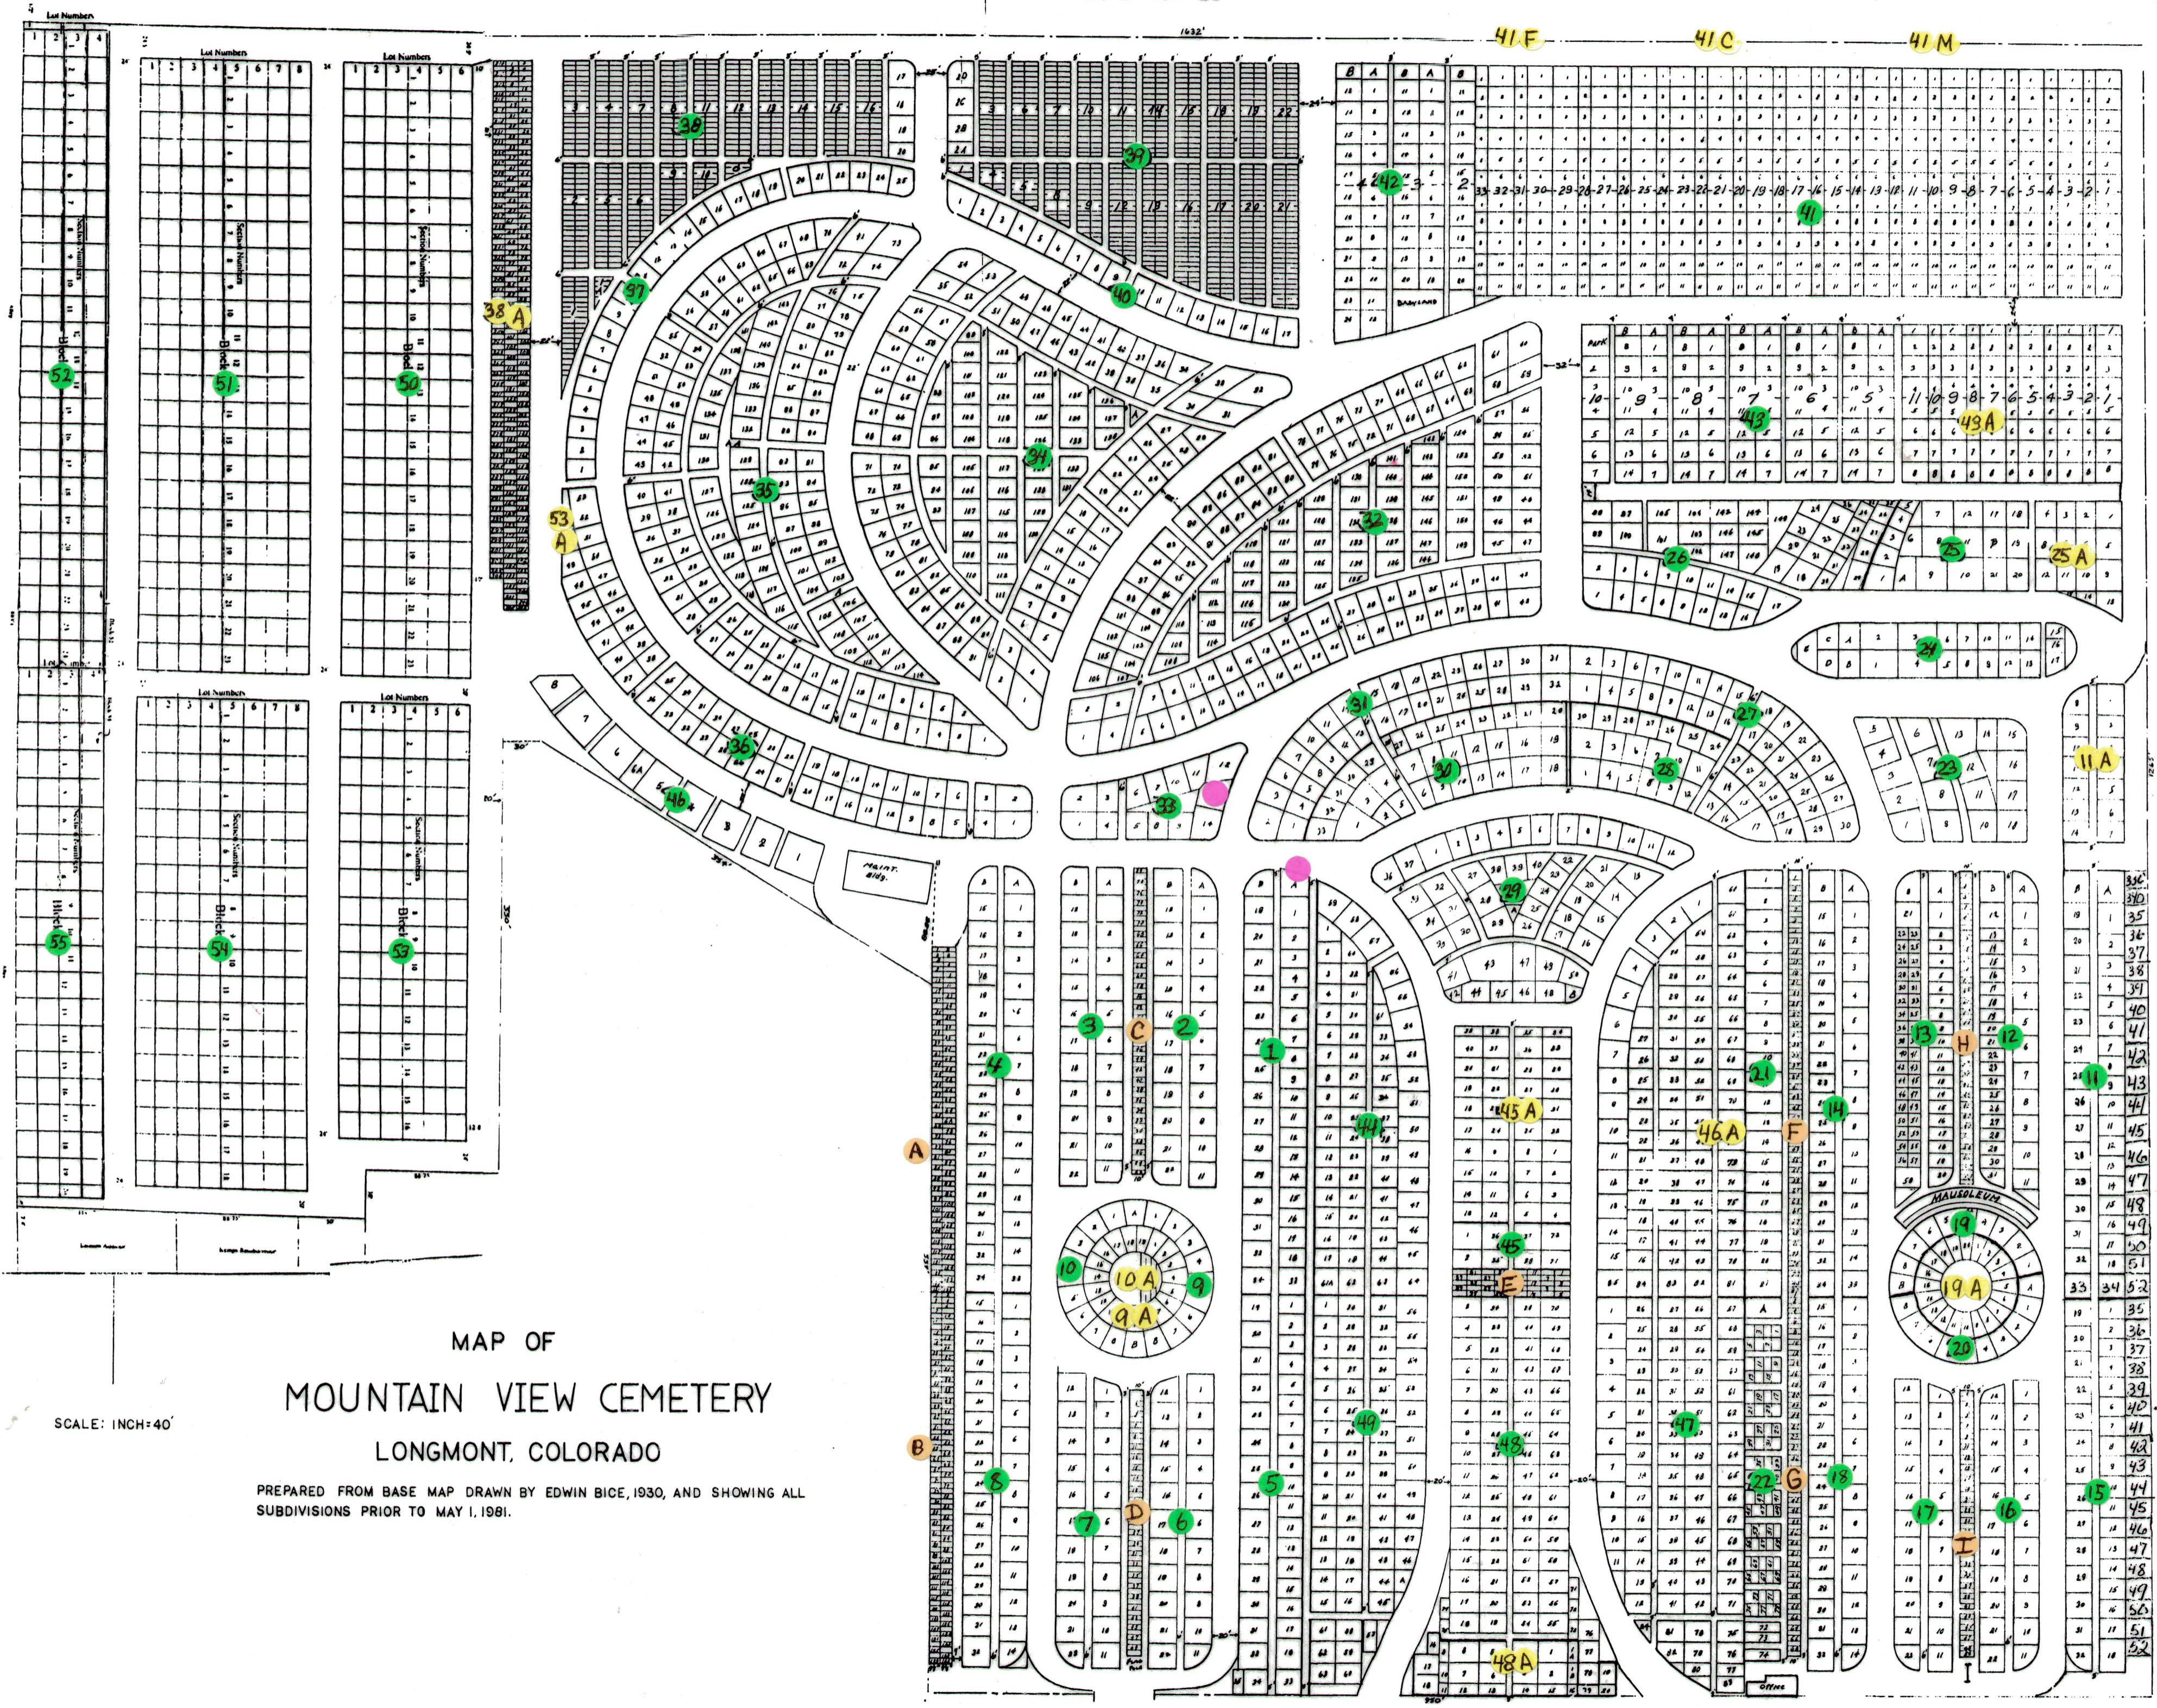

MOUNTAIN VIEW AVE

MAP OF
MOUNTAIN VIEW CEMETERY
LONGMONT, COLORADO

SCALE: 1"=40'

PREPARED FROM BASE MAP DRAWN BY EDWIN BICE, 1930, AND SHOWING ALL
SUBDIVISIONS PRIOR TO MAY 1, 1981.

ELEVENTH AVE

MAIN ST.